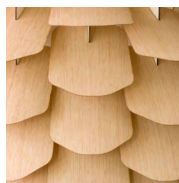

ZAPPY LIGHTING

PRODUCTION PROCESS

Zappy is handmade in our workshop from sustainable wood.

TYPE | ENVIRONMENT

Pendant lamp | indoor

DIMENSIONS

Small size | 36 cm x 43 cm
Medium size | 55 cm x 65 cm

WEIGHT

Small size | 0,97 kg
Medium size | 1,63 kg

MATERIAL

Oak

COLOR

Natural Wood | Black

FINISH

Natural

CORD

Textile cord | length: 3m

*Basic
White*

*Deep
Black*

*Ice
Blue*

*Smooth
Creme*

*Coral
Orange*

*Light
Yellow*

Other length or colors are available on request.