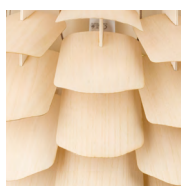

MATERIAL

Ash