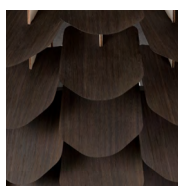

Smoked Oak

COLOR

Natural Wood | Black

FINISH

Natural

CORD

Textile cord | length: 3m

Other length or colors are available on request.