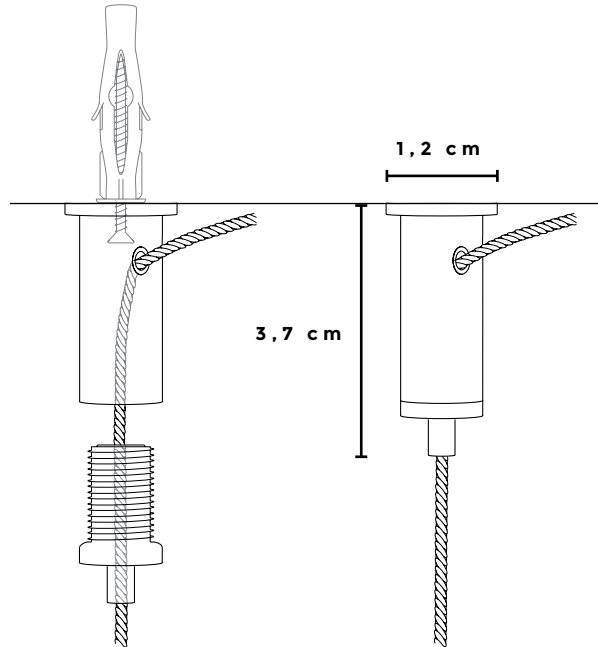

## SPECIFICATIONS

## MOUNTING

Zappy Big Pine is mounted with the help of a ceiling suspension making it easy to adjust the length of the wire rope (3m).

The suspension is attached to the ceiling with a screw and a dowel.