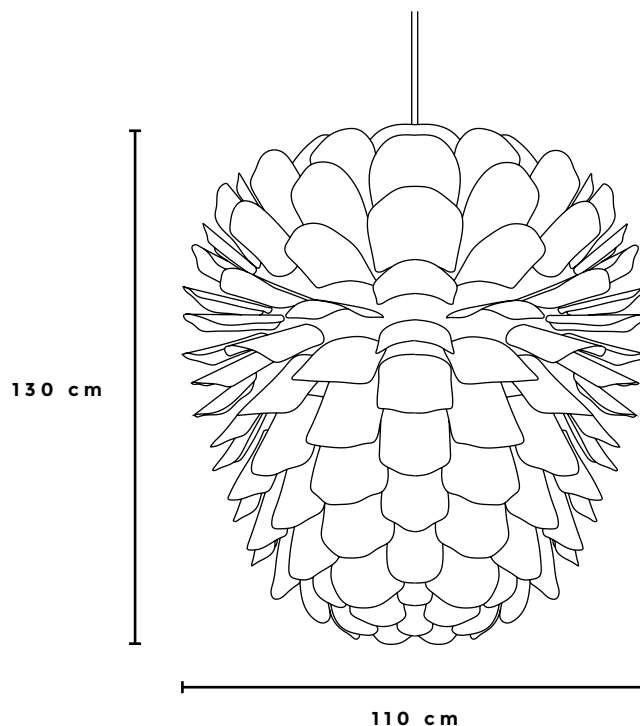

## ZAPPY 'BIG PINE' LIGHTING

**DIMENSIONS**

*110 cm x 130 cm*

**WEIGHT**

*8,5 kg*

**PRODUCTION PROCESS**

*This lamp is handmade in our workshop from sustainable wood.*

**TYPE | ENVIRONMENT**