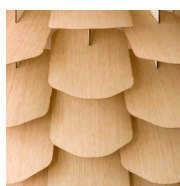

ZAPPY 'BIG PINE' LIGHTING

DIMENSIONS

110 cm x 130 cm

WEIGHT

8,5 kg

PRODUCTION PROCESS

This lamp is handmade in our workshop from sustainable wood.

TYPE | ENVIRONMENT

Pendant lamp | indoor

MATERIAL

Oak

COLOR

Natural Wood | Black

FINISH

Natural

CORD

Textile cord | length: 3m

Other length or colors are available on request.