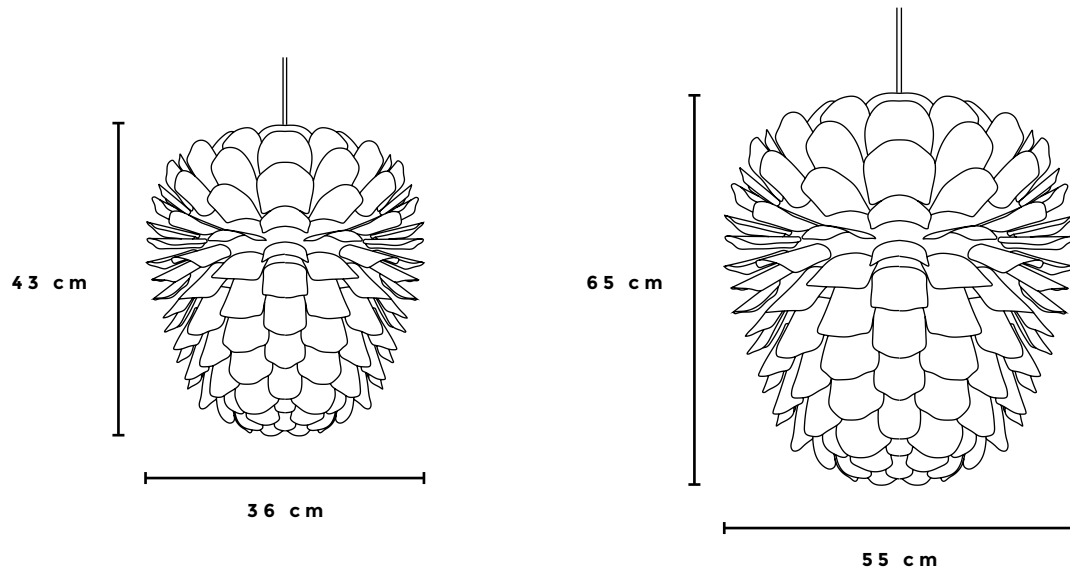

## ZAPPY LIGHTING

**PRODUCTION PROCESS**

*Zappy is handmade in our workshop from sustainable wood.*

**TYPE | ENVIRONMENT**

*Pendant lamp | indoor*

**DIMENSIONS**

*Small size | 36 cm x 43 cm*  
*Medium size | 55 cm x 65 cm*