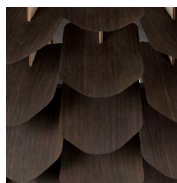

**WEIGHT**

*Small size | 0,97 kg*  
*Medium size | 1,63 kg*

**MATERIAL**

*Ash*

*Oak*

*Smoked Oak*

**COLOR**

*Natural Wood | Black*