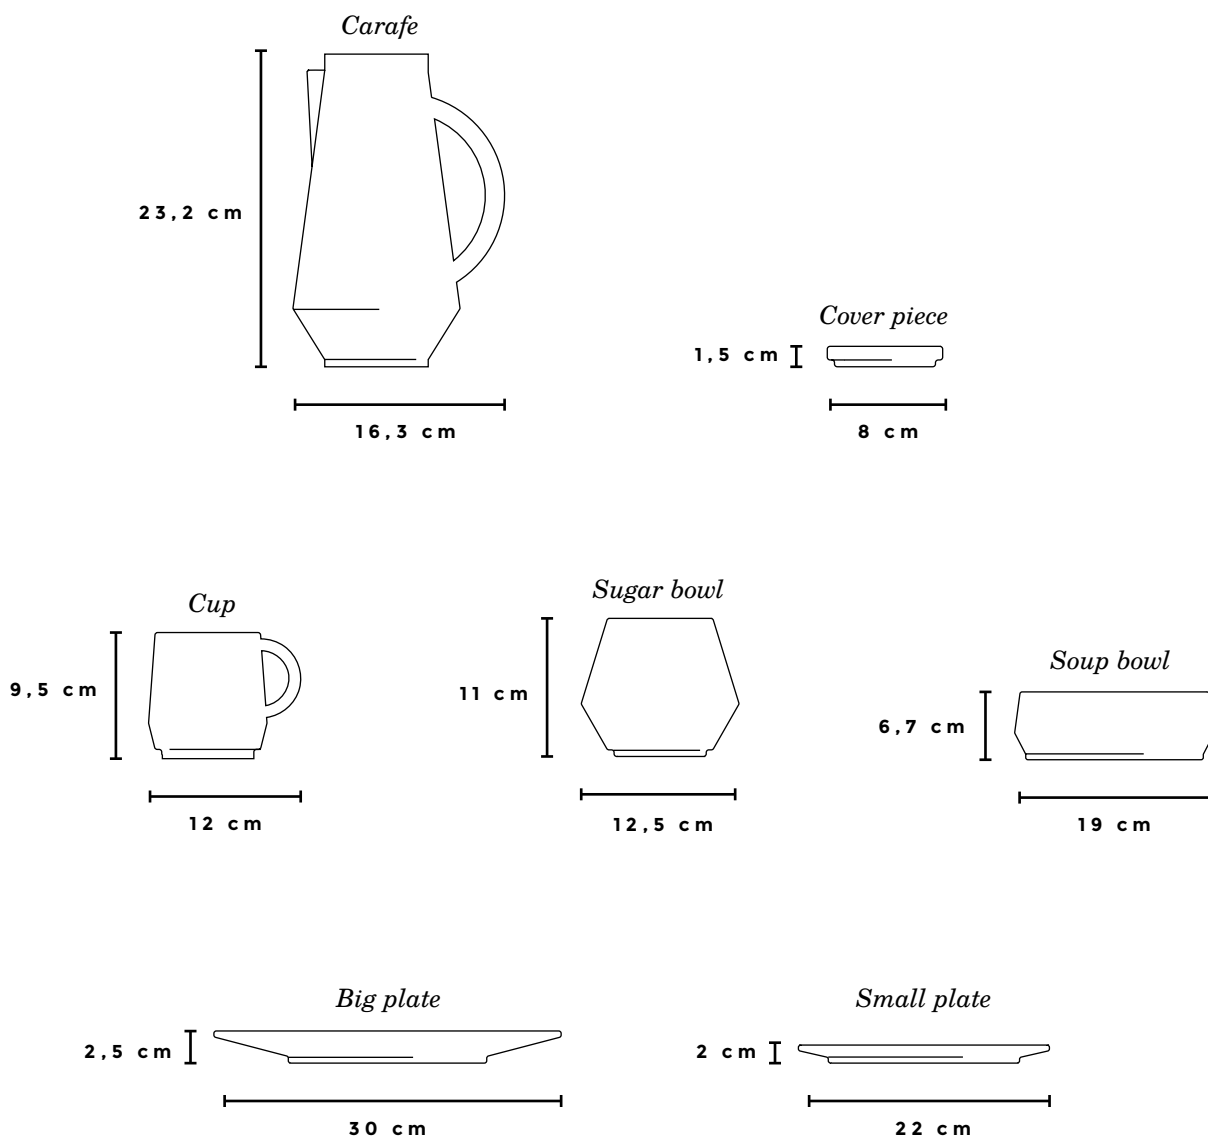

designed by Julia Mülling | 2016

Unison - cup | carafe | sugarbowl with cover piece in coral

DESIGN

The Unison set is a ceramic tableware collection with seven different pieces. It consists of a coffee pot, big and small plate, soup bowl, sugar bowl, cup and a universal fitting lid.

The ceramic is dyed with pigments and available in five special colors, all mixed by hand in a local workshop. Only the inside of the pieces are glazed; the outer surface is untreated and raw. All parts of the collection are stackable and fit into each other. This way, the elements can be combined as desired to form a striking and artful object.

PRODUCT TYPE

Ceramics Set (7 pieces)

DIMENSIONS | WEIGHT

<i>Carafe</i>	16,3 cm x 23,2 cm	1,1 kg
<i>Cover piece</i>	8 cm x 1,5 cm	0,2 kg
<i>Cup</i>	12 cm x 9,5 cm	0,4 kg
<i>Sugar bowl</i>	12,5 cm x 11 cm	0,4 kg
<i>Soup bowl</i>	19 cm x 6,7 cm	0,6 kg
<i>Big plate</i>	30 cm x 2,5 cm	0,8 kg
<i>Small plate</i>	22 cm x 2 cm	0,6 kg