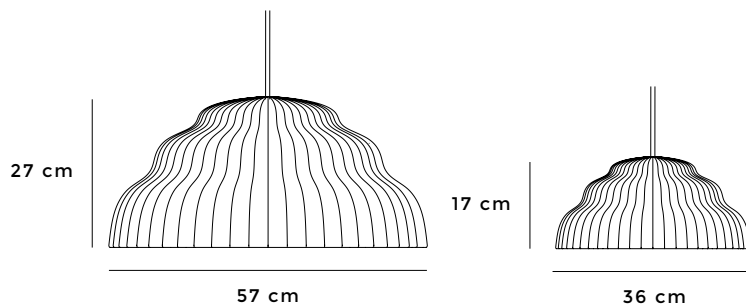

**DIMENSIONS**

57 cm x 27 cm | 36 cm x 17 cm

**WEIGHT**

11 kg | 7 kg

**PRODUCTION PROCESS**

*Hand manufactured by our ceramic master craftsman in a workshop in Germany.*

**TYPE | ENVIRONMENT**

*Pendant lamp | Indoor*