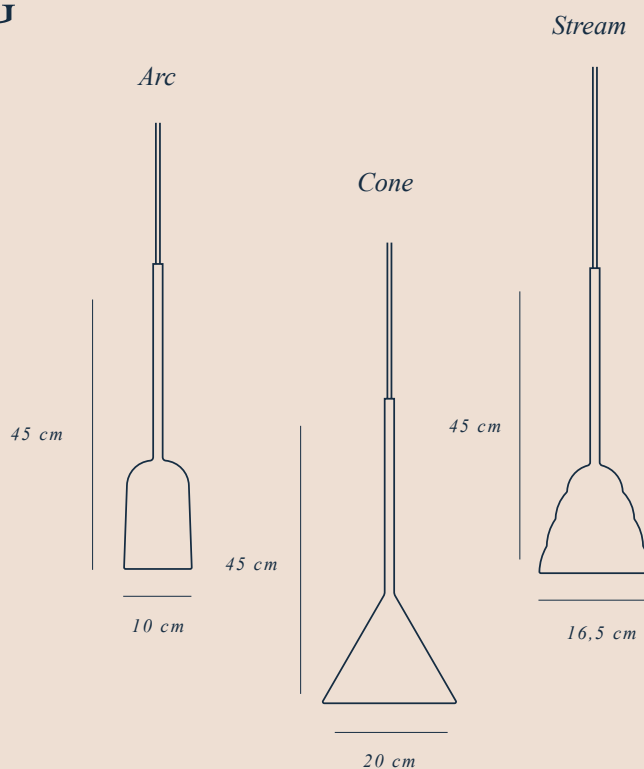

the FIGURA LIGHTING

DIMENSIONS

Arc: 10 cm x 45 cm

Cone: 20 cm x 45 cm

Stream: 16,5 cm x 45 cm

WEIGHT

Arc: 0,45 kg

Cone: 0,6 kg

Stream: 0,55 kg

MATERIAL

Aluminium

PRODUCTION PROCESS

Hand spun by a local workshop in Germany.

TYPE | ENVIRONMENT

Pendant lamp | Indoor

COLORS

Burnt Orange

Desert Sand

Lilac

Chrome

CABLE

Textile cable | length: 2,5m

Red

Cream

Oat