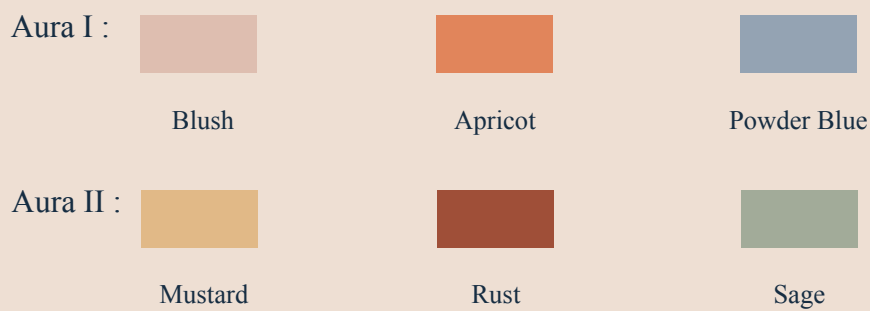

the AURA VASES

designed by Julia Jessen | 2019

Aura Vase I & II in „Powder blue“ and „Rust“

Expressive and soft in their forms, the imaginative *Aura vases* emerge from a poetic reflection on the curves of the female figure. Through a raw sensuous surface, the intense hues and varied tones of rich or subdued colors give a quiet but tense feel, elevated by the soft reflection of light. Simultaneously abstract and familiar, the stoneware object blurs the line between everyday piece and sculpture.

the AURA VASES

DIMENSIONS

Aura I | 23 cm x 20 cm x 8 cm
Aura II | 27 cm x 18 cm x 10 cm

WEIGHT

Aura I & II | 1 kg

PRODUCTION PROCESS

Hand manufactured in our ceramic workshop in Germany.

TYPE | ENVIRONMENT

Vase | indoor

MATERIAL

Ceramic

COLORS

the AURA VASES

MAINTENANCE

Remove dust with a feather duster.

Stains can be removed with a damp cloth.

Farbe :

Aura I :

Blush

Apricot

Powder Blue

Aura II :

Senf

Rust